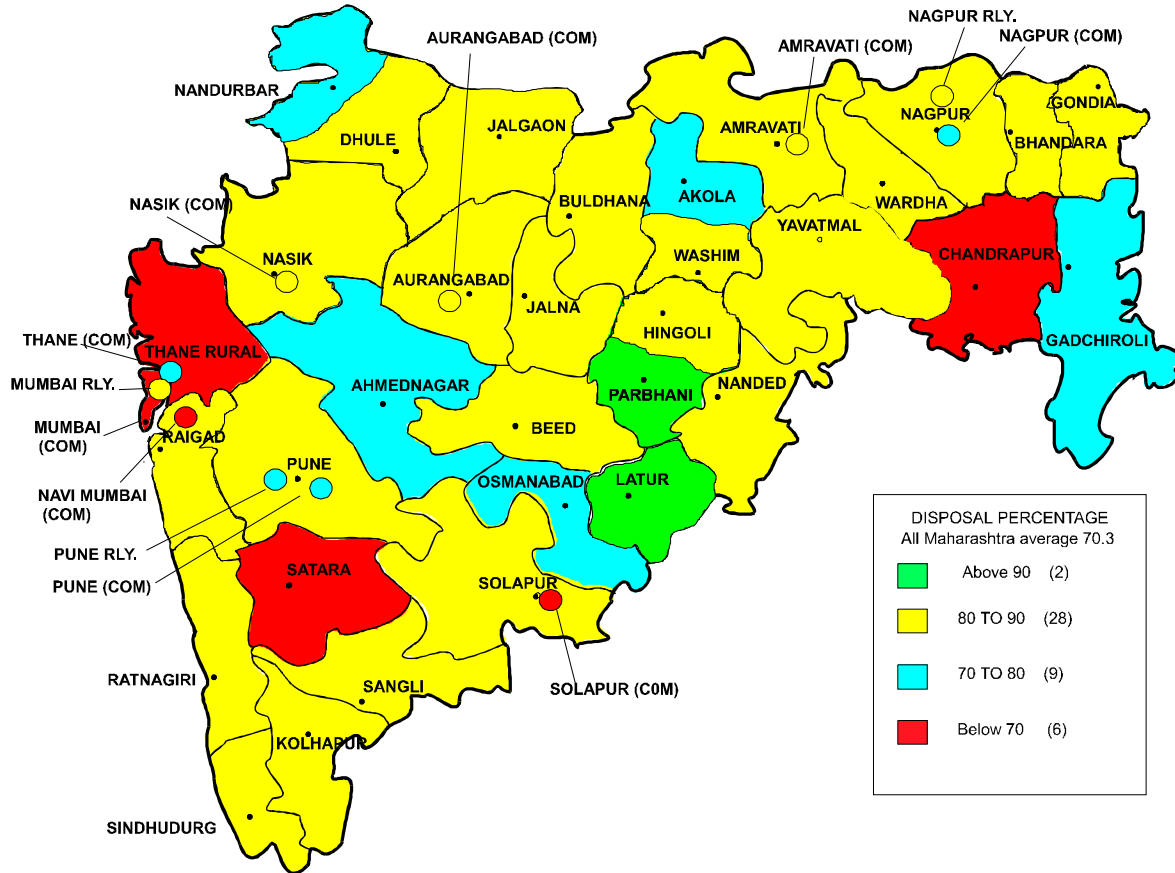

भा.दं.वि. गुन्ह्यांची पोलिसांकरवी निर्गती - २००६ DISPOSAL OF I.P.C. CASES BY POLICE - 2006

Sr. No.	UNIT	DISPOSAL %	Sr. No.	UNIT	DISPOSAL %	Sr. No.	UNIT	DISPOSAL %
1	AKOLA	75.9	16	SANGLI	87.1	31	RATNAGIRI	84.4
2	AMRAVATI (R)	81.3	17	SATARA	53.1	32	SINDHUDURG	83.1
3	BULDHANA	88.4	18	SOLAPUR (R)	86.7	33	THANE (R)	62.0
4	YAVATMAL	83.7	19	BHANDARA	80.7	34	MUMBAI RLYS.	80.6
5	WASHIM	81.7	20	CHANDRAPUR	69.6	35	PUNE RLYS.	75.1
6	A'BAD (R)	81.9	21	GADCHIROLI	71.6	36	NAGPUR RLYS.	83.8
7	JALNA	82.3	22	NAGPUR (R)	87.1	37	NAGPUR (C)	71.3
8	BEED	82.2	23	WARDHA	80.3	38	PUNE (C)	70.7
9	OSMANABAD	71.1	24	GONDIA	88.6	39	THANE (C)	76.8
10	NANDED	88.1	25	AHMEDNAGAR	73.5	40	MUMBAI (C)	45.5
11	LATUR	91.4	26	DHULE	90.0	41	NASIK (C)	84.3
12	PARBHANI	91.1	27	JALGAON	84.3	42	A'BAD (C)	81.2
13	HINGOLI	80.4	28	NASIK (R)	80.5	43	SOLAPUR (C)	63.8
14	KOLHAPUR	83.4	29	NANDURBAR	79.9	44	NAVI MUMBAI (C)	67.5
15	PUNE (R)	84.1	30	RAIGAD	85.4	45	AMRAVATI (C)	84.4